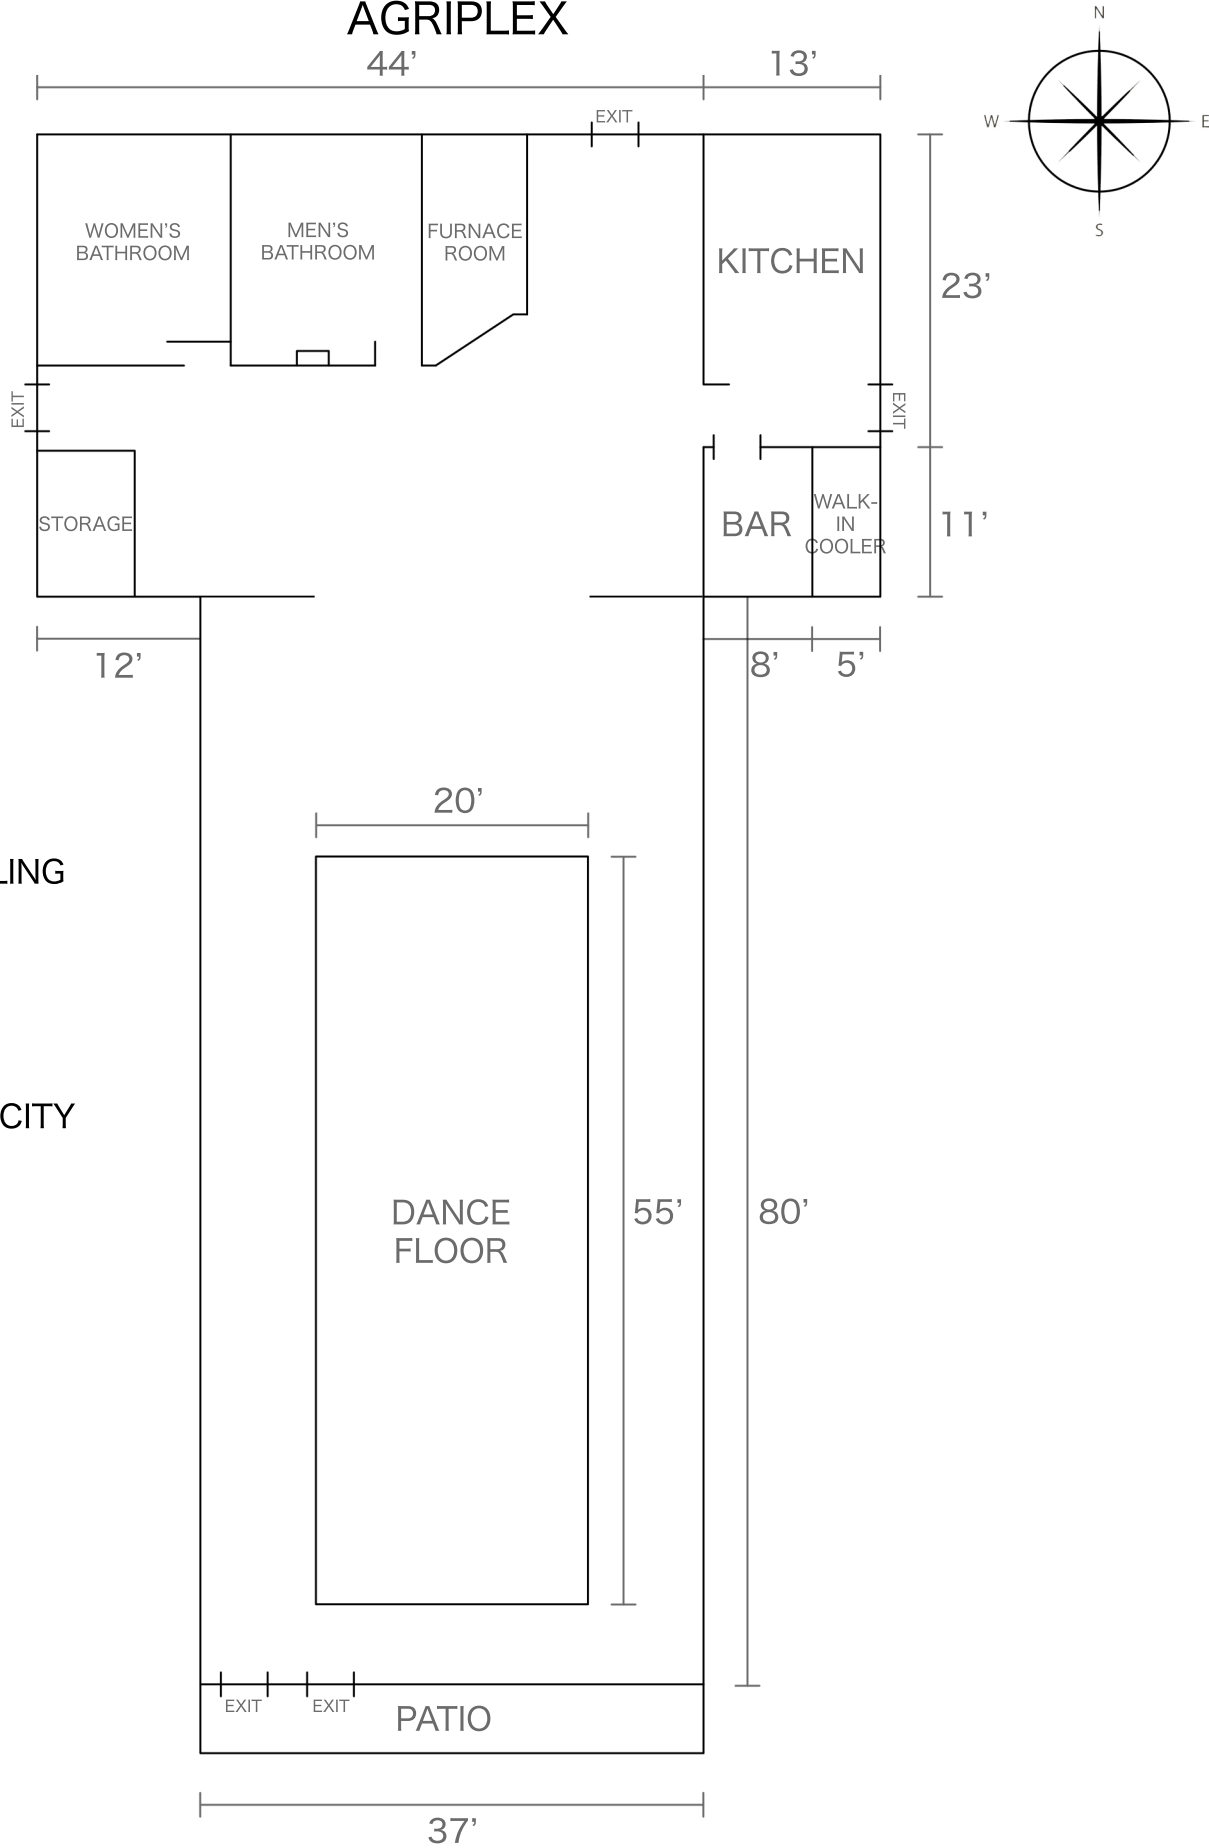

ATHABASCA DISTRICT AGRICULTURE SOCIETY AGRIPLEX

FLOOR-CEILING

LOBBY: 14'

HALL: 12'

HALL CAPACITY

STANDING:

SITTING: